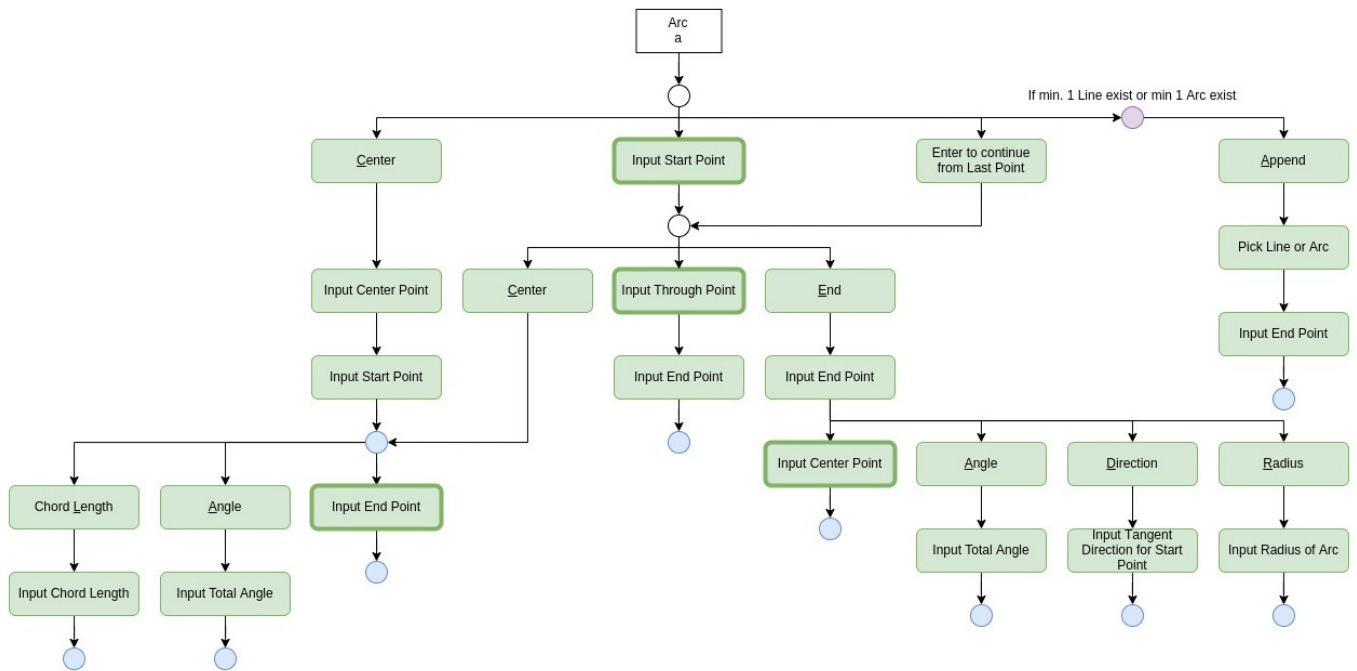

Arc

Flowchart

From:
<https://dokuwiki.librecad.org/> - Wiki

Permanent link:
<https://dokuwiki.librecad.org/doku.php/dev:generic:toolcharts:arc?rev=1591367492>

Last update: 2020/06/05 14:31