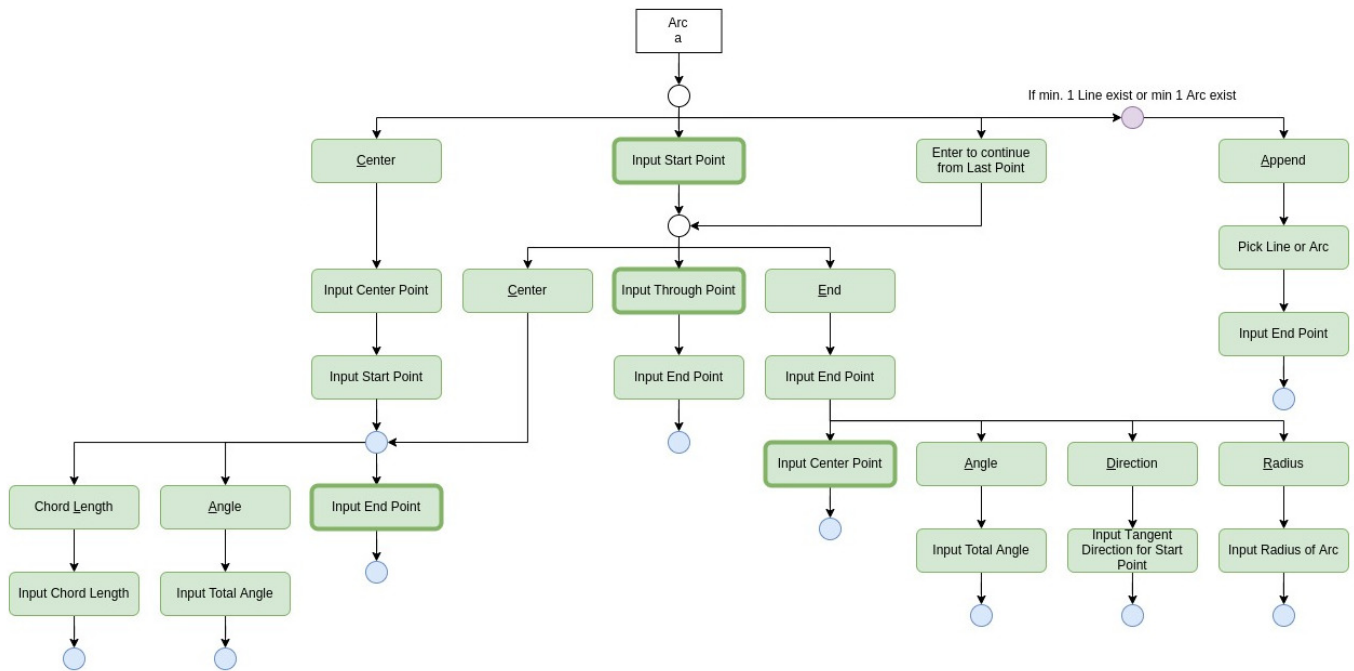

Arc

Flowchart

Legend

From:
<https://dokuwiki.librecad.org/> - Wiki

Permanent link:
<https://dokuwiki.librecad.org/doku.php/dev:generic:toolcharts:arc?rev=1591384784>

Last update: 2020/06/05 19:19