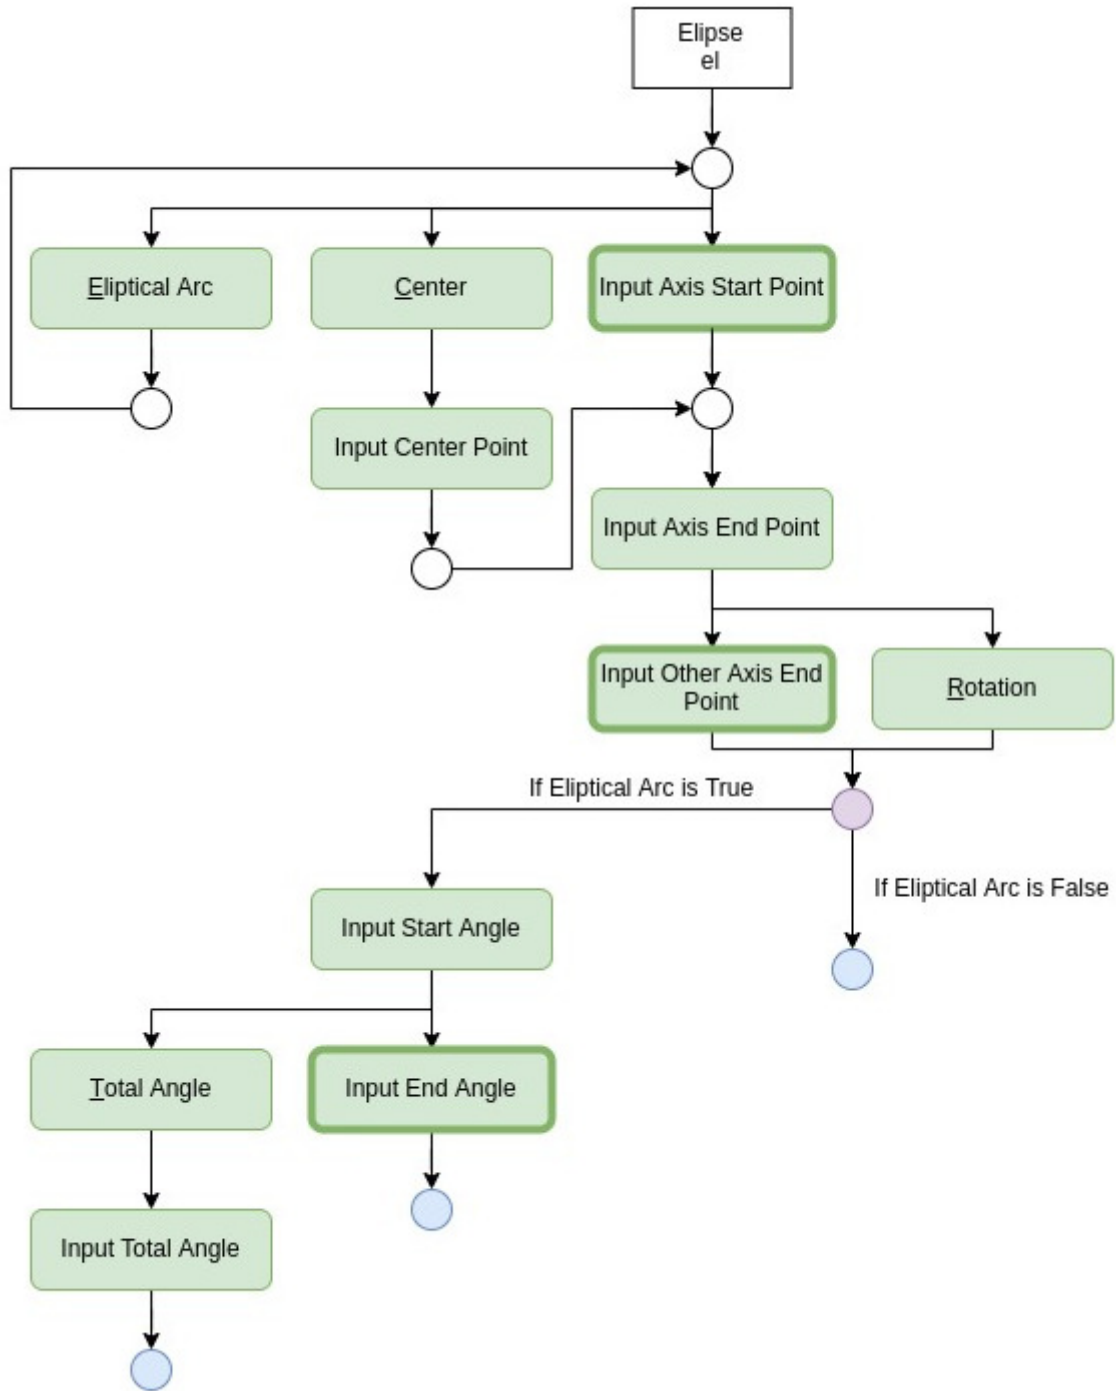

Elipse

Flowchart

Legend

Last update:
2020/06/05 19:20

dev:generic:toolcharts:elipse <https://dokuwiki.librecad.org/doku.php/dev:generic:toolcharts:elipse?rev=1591384847>

From:
<https://dokuwiki.librecad.org/> - **Wiki**

Permanent link:
<https://dokuwiki.librecad.org/doku.php/dev:generic:toolcharts:elipse?rev=1591384847>

Last update: **2020/06/05 19:20**