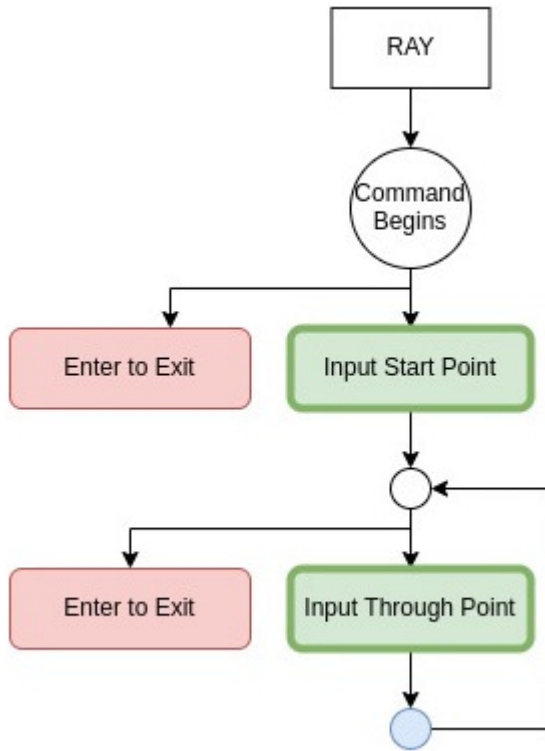

Ray

Flowchart

From: <https://dokuwiki.librecad.org/> - Wiki

Permanent link: <https://dokuwiki.librecad.org/doku.php/dev:generic:toolcharts:ray?rev=1591337092>

Last update: 2020/06/05 06:04